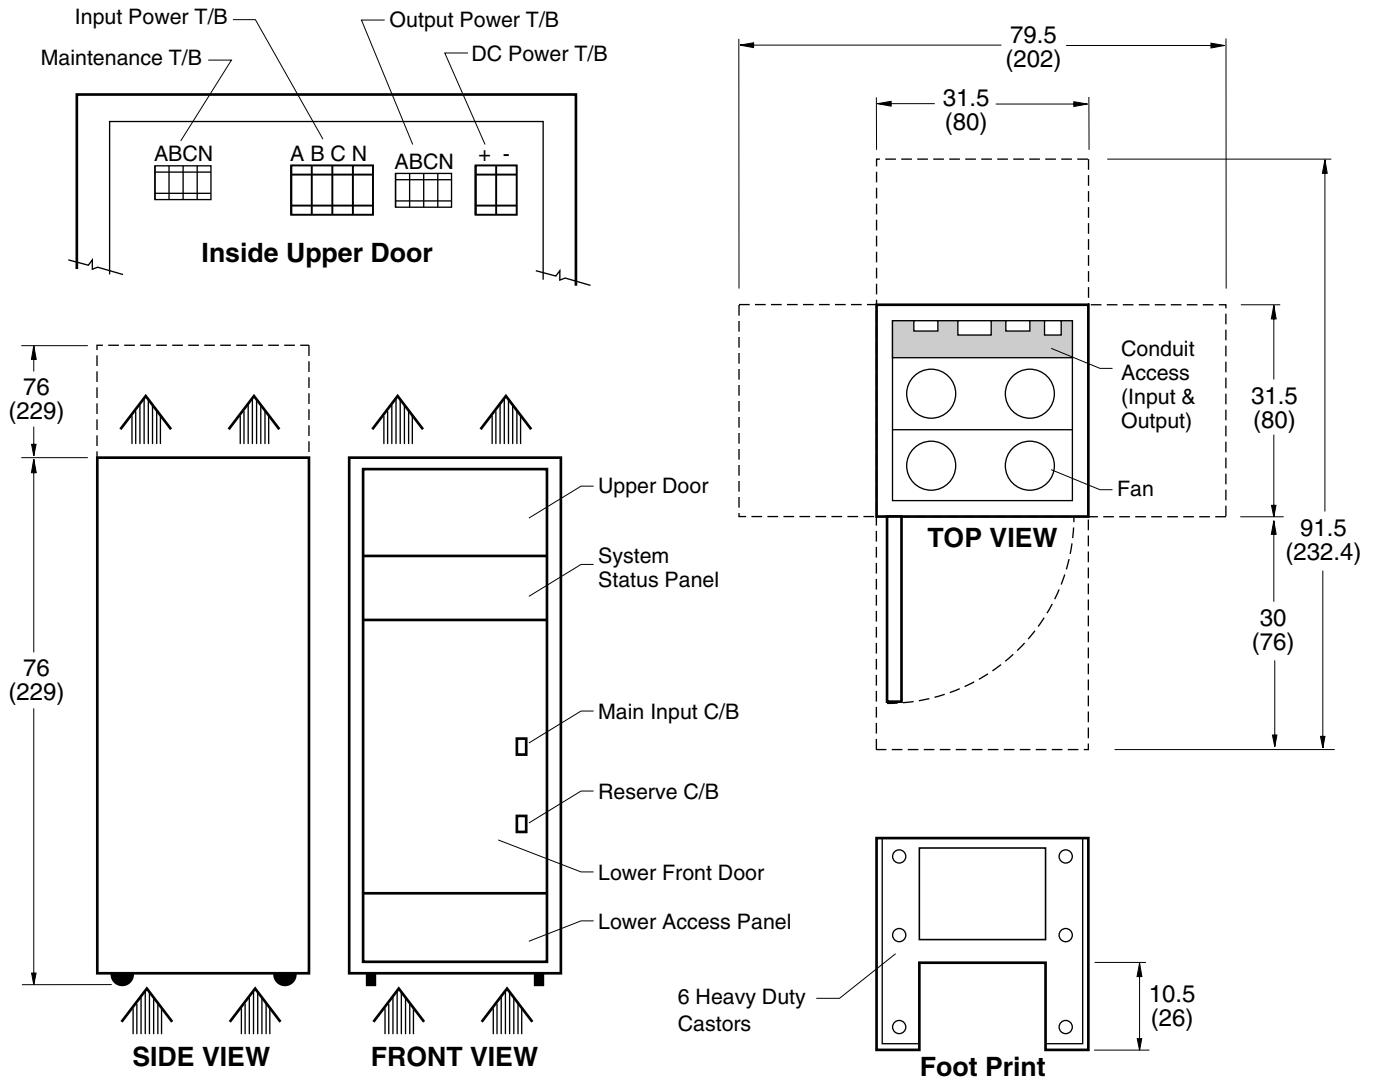

NOTES:

All Dimensions are in Inches (Millimeters)

➡ Indicates Air Flow: Fans are on the top of the unit forces air out through the top.

Maintenance Service Clearance of 32" required in the front and recommended for the sides of the unit.

IG 3000	
System Installation Layout	
UP34085A-698	

IG 3000 (Uninterruptible Power System)

System Status
Panel

UP34084A-698