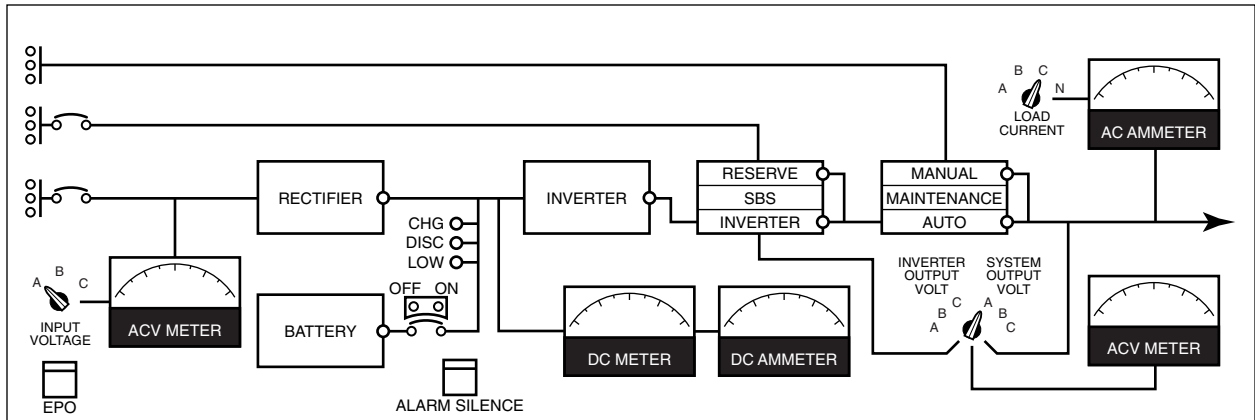

NOTES:

All Dimensions are in Inches (Millimeters)

➡ Indicates Air Flow: Fans are on the top of the unit forces air out through the top.

Maintenance Service Clearance of 32" required in the front and recommended for the sides of the unit.

IG 3000	
System Installation Layout	
UP34085A-698	

IG 3000 (Uninterruptible Power System)

System Status
Panel

UP34084A-698