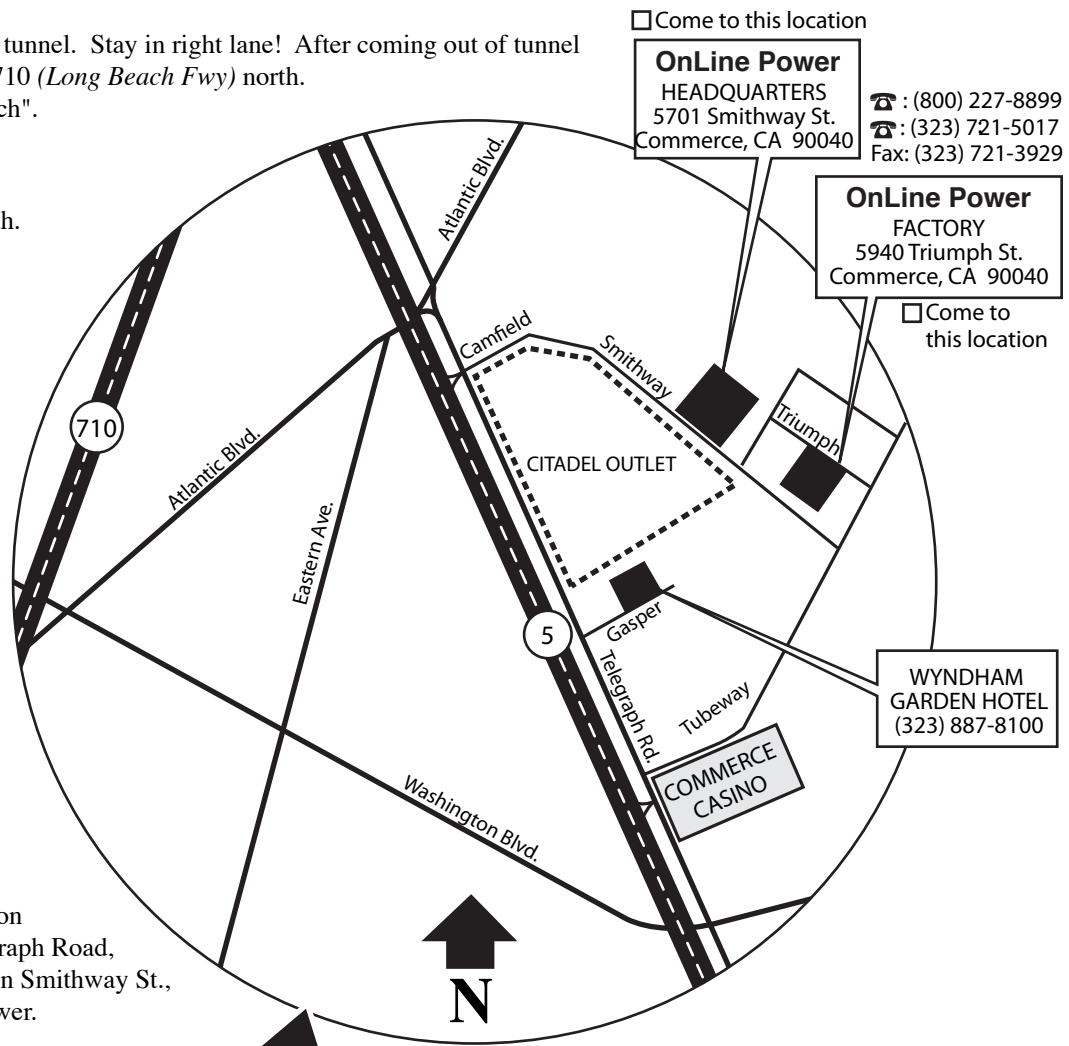

DIRECTIONS to On-Line Power and Wyndham Garden Hotel

From LAX:

Take Sepulveda Blvd. south through tunnel. Stay in right lane! After coming out of tunnel take 105 (Century Fwy) east to the 710 (Long Beach Fwy) north. Follow instructions from "Long Beach".

From Long Beach:

Take the 710 (Long Beach Fwy) north to Atlantic Blvd. Go straight up Atlantic(NW) approx. 2 miles to Telegraph Rd. (just past the 5 Fwy) Turn right on Telegraph then left at first signal (Camfield). Follow Camfield until it becomes Smithway St. On-Line Power is on the left.

From LA Downtown:

Take 5 (Santa Ana Fwy) South, exit on Washington Blvd., turn left on Washington Blvd., turn left on Telegraph Road, turn right on Tubeway St., turn left on Smithway St., and proceed 1/4 mile to On-Line Power.

From San Diego:

Take 5 (Santa Ana Fwy) North, exit on Washington Blvd., turn left on Telegraph Road, turn right on Tubeway St., turn left on Smithway St., and proceed 1/4 mile to On-Line Power.

Distance from OnLine Power	
<i>(off peak traffic, add time during rush hour)</i>	
Angels Stadium	35 min
Beverly Hills	25 min
Burbank Airport	25 min
Citadel Outlet	5 min
Coliseum	20 min
Casino	5 min
Disneyland	30 min
Dodgers Stadium	10 min
Downtown LA	10 min
The Forum	20 min
Hollywood	20 min
Knott's Berry Farm	25 min
LA Airport	30 min
Long Beach Airport	25 min
Magic Mountain	60 min
NBC Studio	25 min
Queen Mary/Ports O'Call	25 min
Rose Bowl	25 min
Universal Studio	25 min
Wyndham Garden Hotel	5 min