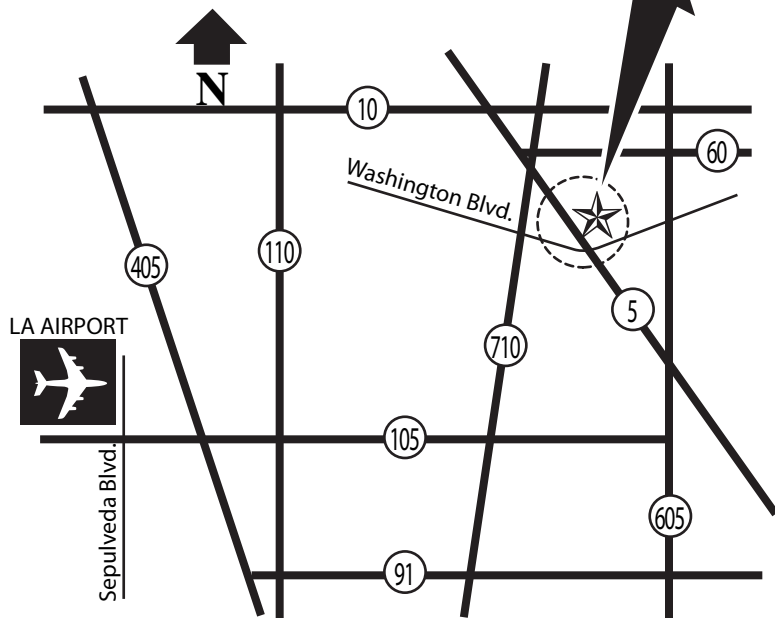

DIRECTIONS to On-Line Power and Wyndham Garden Hotel

From LAX:

Take Sepulveda Blvd. south through tunnel. Stay in right lane! After coming out of tunnel take 105 (Century Fwy) east to the 710 (Long Beach Fwy) north. Follow instructions from "Long Beach".

From Long Beach:

Take the 710 (Long Beach Fwy) north to Atlantic Blvd. Go straight up Atlantic(NW) approx. 2 miles to Telegraph Rd. (just past the 5 Fwy) Turn right on Telegraph then left at first signal (Camfield). Follow Camfield until it becomes Smithway St. On-Line Power is on the left.

From LA Downtown:

Take 5 (Santa Ana Fwy) South, exit on Washington Blvd., turn left on Washington Blvd., turn left on Telegraph Road, turn right on Tubeway St., turn left on Smithway St., and proceed 1/4 mile to On-Line Power.

From San Diego:

Take 5 (Santa Ana Fwy) North, exit on Washington Blvd., turn left on Telegraph Road, turn right on Tubeway St., turn left on Smithway St., and proceed 1/4 mile to On-Line Power.

Distance from On-Line Power	
<i>(off peak traffic, add time during rush hour)</i>	
Angels Stadium	35 min
Beverly Hills	25 min
Burbank Airport	25 min
Citadel Outlet	5 min
Coliseum	20 min
Casino	5 min
Disneyland	30 min
Dodgers Stadium	10 min
Downtown LA	10 min
The Forum	20 min
Hollywood	20 min
Knott's Berry Farm	25 min
LA Airport	30 min
Long Beach Airport	25 min
Magic Mountain	60 min
NBC Studio	25 min
Queen Mary/Ports O'Call	25 min
Rose Bowl	25 min
Universal Studio	25 min
Wyndham Garden Hotel	5 min