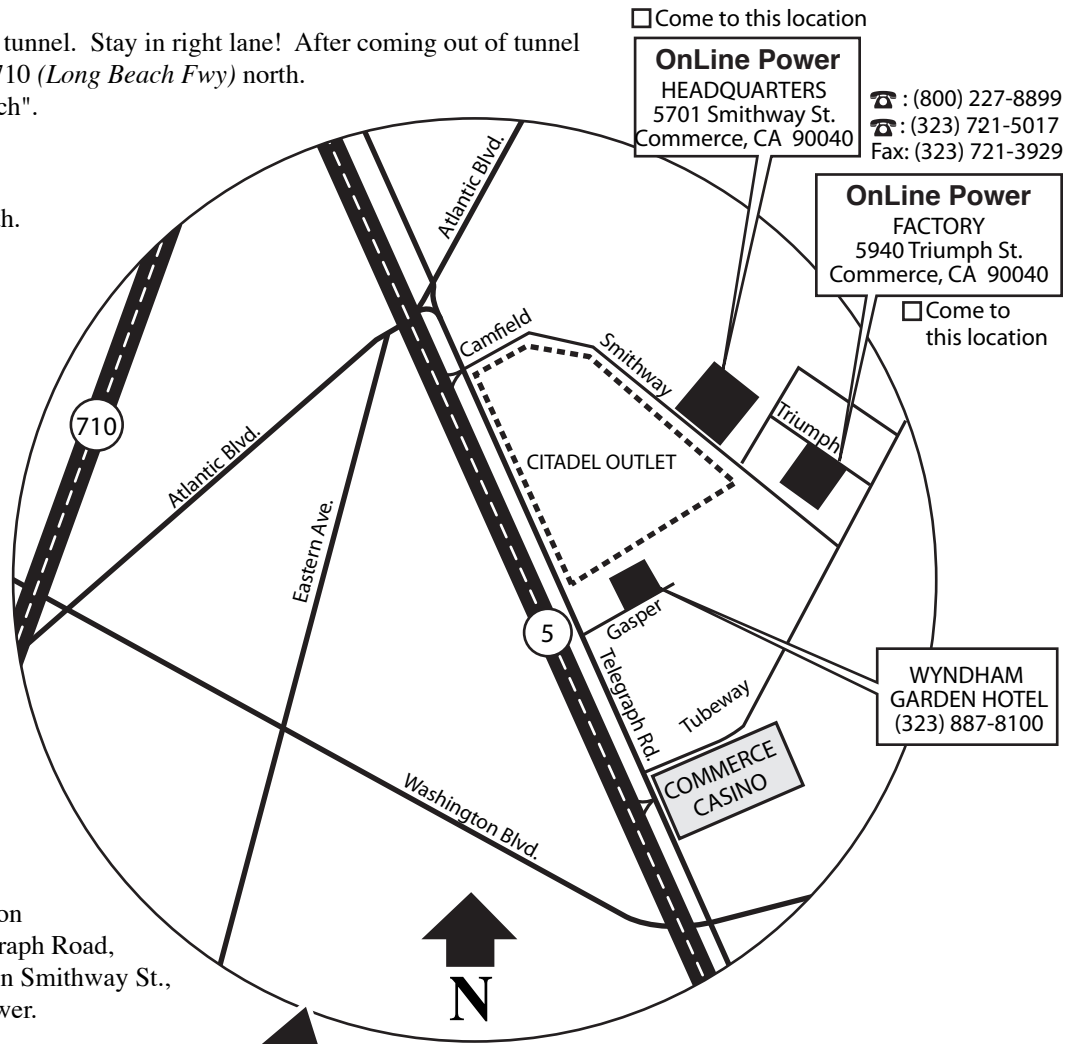

DIRECTIONS to On-Line Power and Wyndham Garden Hotel

From LAX:

Take Sepulveda Blvd. south through tunnel. Stay in right lane! After coming out of tunnel take 105 (Century Fwy) east to the 710 (Long Beach Fwy) north. Follow instructions from "Long Beach".

From Long Beach:

Take the 710 (Long Beach Fwy) north to Atlantic Blvd. Go straight up Atlantic(NW) approx. 2 miles to Telegraph Rd. (just past the 5 Fwy) Turn right on Telegraph then left at first signal (Camfield). Follow Camfield until it becomes Smithway St. On-Line Power is on the left.

From LA Downtown:

Take 5 (Santa Ana Fwy) South, exit on Washington Blvd., turn left on Washington Blvd., turn left on Telegraph Road, turn right on Tubeway St., turn left on Smithway St., and proceed 1/4 mile to On-Line Power.

From San Diego:

Take 5 (Santa Ana Fwy) North, exit on Washington Blvd., turn left on Telegraph Road, turn right on Tubeway St., turn left on Smithway St., and proceed 1/4 mile to On-Line Power.

Distance from On-Line Power	
<i>(off peak traffic, add time during rush hour)</i>	
Angels Stadium	35 min
Beverly Hills	25 min
Burbank Airport	25 min
Citadel Outlet	5 min
Coliseum	20 min
Casino	5 min
Disneyland	30 min
Dodgers Stadium	10 min
Downtown LA	10 min
The Forum	20 min
Hollywood	20 min
Knott's Berry Farm	25 min
LA Airport	30 min
Long Beach Airport	25 min
Magic Mountain	60 min
NBC Studio	25 min
Queen Mary/Ports O'Call	25 min
Rose Bowl	25 min
Universal Studio	25 min
Wyndham Garden Hotel	5 min