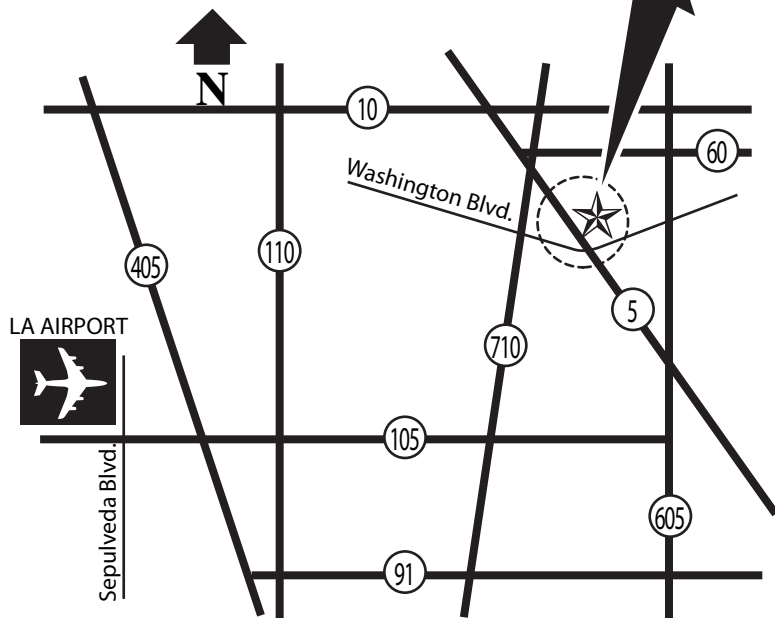

DIRECTIONS to On-Line Power and Wyndham Garden Hotel

From LAX:

Take Sepulveda Blvd. south through tunnel. Stay in right lane! After coming out of tunnel take 105 (Century Fwy) east to the 710 (Long Beach Fwy) north. Follow instructions from "Long Beach".

From Long Beach:

Take the 710 (Long Beach Fwy) north to Atlantic Blvd. Go straight up Atlantic(NW) approx. 2 miles to Telegraph Rd. (just past the 5 Fwy) Turn right on Telegraph then left at first signal (Camfield). Follow Camfield until it becomes Smithway St. On-Line Power is on the left.

From LA Downtown:

Take 5 (Santa Ana Fwy) South, exit on Washington Blvd., turn left on Washington Blvd., turn left on Telegraph Road, turn right on Tubeway St., turn left on Smithway St., and proceed 1/4 mile to On-Line Power.

From San Diego:

Take 5 (Santa Ana Fwy) North, exit on Washington Blvd., turn left on Telegraph Road, turn right on Tubeway St., turn left on Smithway St., and proceed 1/4 mile to On-Line Power.

Distance from OnLine Power	
<i>(off peak traffic, add time during rush hour)</i>	
Angels Stadium	35 min
Beverly Hills	25 min
Burbank Airport	25 min
Citadel Outlet	5 min
Coliseum	20 min
Casino	5 min
Disneyland	30 min
Dodgers Stadium	10 min
Downtown LA	10 min
The Forum	20 min
Hollywood	20 min
Knott's Berry Farm	25 min
LA Airport	30 min
Long Beach Airport	25 min
Magic Mountain	60 min
NBC Studio	25 min
Queen Mary/Ports O'Call	25 min
Rose Bowl	25 min
Universal Studio	25 min
Wyndham Garden Hotel	5 min